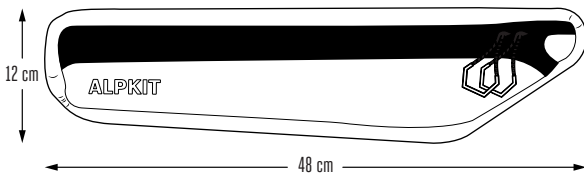

RANDO BIKE PACKING SERIES

BATO
Capacity - 0.5 l
Width - 7 cm
Weight - 60 g

FIANA
Capacity - 12 l
Width - 20 cm
Weight - 460 g

ANALOKO SMALL
Capacity - 2.5 l
Width - 5.5 cm
Weight - 180 g

ANALOKO MEDIUM
Capacity - 4 l
Width - 5.5 cm
Weight - 220 g

ANALOKO LARGE
Capacity - 6 l
Width - 5.5 cm
Weight - 250 g

LODO
Capacity - 1.4 l
Weight - 100 g

TOUKO
Capacity - 0.65 l
Width - 5 cm
Weight - 85 g

GNARO
Capacity - 3 l
Weight - 220 g

TIVARO 13 L
Capacity - 13 l
Weight - 345 g

TIVARO 20 L
Capacity - 20 l
Weight - 390 g