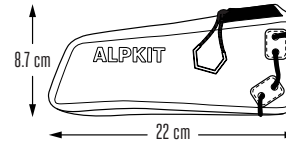

RANDO BIKE PACKING SERIES

BATO
Capacity - 0.5 l
Width - 7 cm
Weight - 60 g

FIANA
Capacity - 12 l
Width - 20 cm
Weight - 460 g

ANALOKO SMALL
Capacity - 2.5 l
Width - 5.5 cm
Weight - 180 g

ANALOKO MEDIUM
Capacity - 4 l
Width - 5.5 cm
Weight - 220 g

ANALOKO LARGE
Capacity - 6 l
Width - 5.5 cm
Weight - 250 g

LODO
Capacity - 1.4 l
Weight - 100 g

TOUKO
Capacity - 0.65 l
Width - 5 cm
Weight - 85 g

GNARO
Capacity - 3 l
Weight - 220 g

TIVARO 13 L
Capacity - 13 l
Weight - 345 g

TIVARO 20 L
Capacity - 20 l
Weight - 390 g