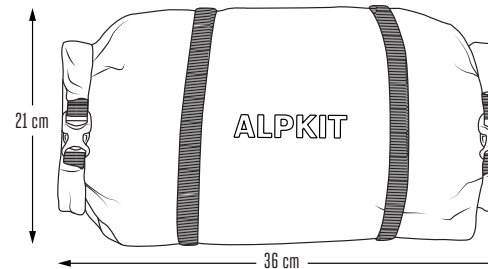

RANDO BIKE PACKING SERIES

BATO
Capacity - 0.5 l
Width - 7 cm
Weight - 60 g

FIANA
Capacity - 12 l
Width - 20 cm
Weight - 460 g

ANALOKO SMALL
Capacity - 2.5 l
Width - 5.5 cm
Weight - 180 g

ANALOKO MEDIUM
Capacity - 4 l
Width - 5.5 cm
Weight - 220 g

ANALOKO LARGE
Capacity - 6 l
Width - 5.5 cm
Weight - 250 g

LODO
Capacity - 1.4 l
Weight - 100 g

TOUKO
Capacity - 0.65 l
Width - 5 cm
Weight - 85 g

GNARO
Capacity - 3 l
Weight - 220 g

TIVARO 13 L
Capacity - 13 l
Weight - 345 g