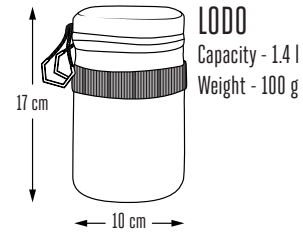

RANDO BIKE PACKING SERIES

BATO
Capacity - 0.5 l
Width - 7 cm
Weight - 60 g

FIANA
Capacity - 12 l
Width - 20 cm
Weight - 460 g

ANALOKO SMALL
Capacity - 2.5 l
Width - 5.5 cm
Weight - 180 g

ANALOKO MEDIUM
Capacity - 4 l
Width - 5.5 cm
Weight - 220 g

ANALOKO LARGE
Capacity - 6 l
Width - 5.5 cm
Weight - 250 g

LODO
Capacity - 1.4 l
Weight - 100 g

TOUKO
Capacity - 0.65 l
Width - 5 cm
Weight - 85 g

GNARO
Capacity - 3 l
Weight - 220 g

TIVARO 13 L
Capacity - 13 l
Weight - 345 g

TIVARO 20 L
Capacity - 20 l
Weight - 390 g