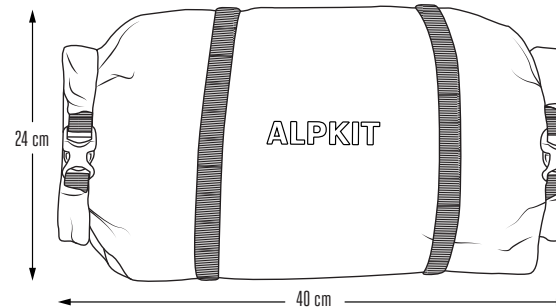

RANDO BIKE PACKING SERIES

BATO
Capacity - 0.5 l
Width - 7 cm
Weight - 60 g

FIANA
Capacity - 12 l
Width - 20 cm
Weight - 460 g

ANALOKO SMALL
Capacity - 2.5 l
Width - 5.5 cm
Weight - 180 g

ANALOKO MEDIUM
Capacity - 4 l
Width - 5.5 cm
Weight - 220 g

ANALOKO LARGE
Capacity - 6 l
Width - 5.5 cm
Weight - 250 g

LODO
Capacity - 1.4 l
Weight - 100 g

TOUKO
Capacity - 0.65 l
Width - 5 cm
Weight - 85 g

GNARO
Capacity - 3 l
Weight - 220 g

TIVARO 13 L
Capacity - 13 l
Weight - 345 g