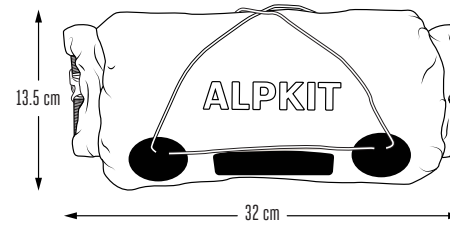

RANDO BIKE PACKING SERIES

BATO
Capacity - 0.5 l
Width - 7 cm
Weight - 60 g

FIANA
Capacity - 12 l
Width - 20 cm
Weight - 460 g

ANALOKO SMALL
Capacity - 2.5 l
Width - 5.5 cm
Weight - 180 g

ANALOKO MEDIUM
Capacity - 4 l
Width - 5.5 cm
Weight - 220 g

ANALOKO LARGE
Capacity - 6 l
Width - 5.5 cm
Weight - 250 g

LODO
Capacity - 1.4 l
Weight - 100 g

TOUKO
Capacity - 0.65 l
Width - 5 cm
Weight - 85 g

GNARO
Capacity - 3 l
Weight - 220 g

TIVARO 13 L
Capacity - 13 l
Weight - 345 g

TIVARO 20 L
Capacity - 20 l
Weight - 390 g