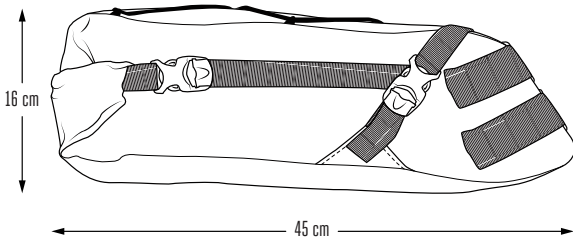

RANDO BIKE PACKING SERIES

BATO
Capacity - 0.5 l
Width - 7 cm
Weight - 60 g

FIANA
Capacity - 12 l
Width - 20 cm
Weight - 460 g

ANALOKO SMALL
Capacity - 2.5 l
Width - 5.5 cm
Weight - 180 g

ANALOKO MEDIUM
Capacity - 4 l
Width - 5.5 cm
Weight - 220 g

ANALOKO LARGE
Capacity - 6 l
Width - 5.5 cm
Weight - 250 g

LODO
Capacity - 1.4 l
Weight - 100 g

TOUKO
Capacity - 0.65 l
Width - 5 cm
Weight - 85 g

GNARO
Capacity - 3 l
Weight - 220 g

TIVARO 13 L
Capacity - 13 l
Weight - 345 g

TIVARO 20 L
Capacity - 20 l
Weight - 390 g