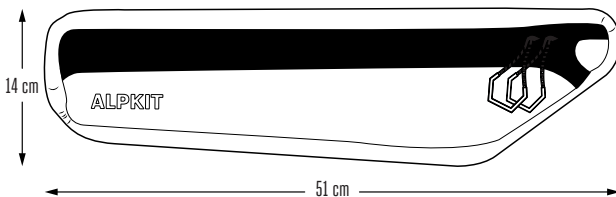

RANDO BIKE PACKING SERIES

BATO
Capacity - 0.5 l
Width - 7 cm
Weight - 60 g

FIANA
Capacity - 12 l
Width - 20 cm
Weight - 460 g

ANALOKO SMALL
Capacity - 2.5 l
Width - 5.5 cm
Weight - 180 g

ANALOKO MEDIUM
Capacity - 4 l
Width - 5.5 cm
Weight - 220 g

ANALOKO LARGE
Capacity - 6 l
Width - 5.5 cm
Weight - 250 g

LODO
Capacity - 1.4 l
Weight - 100 g

TOUKO
Capacity - 0.65 l
Width - 5 cm
Weight - 85 g

GNARO
Capacity - 3 l
Weight - 220 g

TIVARO 13 L
Capacity - 13 l
Weight - 345 g

TIVARO 20 L
Capacity - 20 l
Weight - 390 g