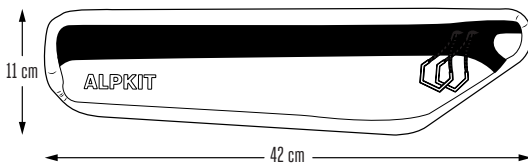

RANDO BIKE PACKING SERIES

BATO
Capacity - 0.5 l
Width - 7 cm
Weight - 60 g

FIANA
Capacity - 12 l
Width - 20 cm
Weight - 460 g

ANALOKO SMALL
Capacity - 2.5 l
Width - 5.5 cm
Weight - 180 g

ANALOKO MEDIUM
Capacity - 4 l
Width - 5.5 cm
Weight - 220 g

ANALOKO LARGE
Capacity - 6 l
Width - 5.5 cm
Weight - 250 g

LODO
Capacity - 1.4 l
Weight - 100 g

TOUKO
Capacity - 0.65 l
Width - 5 cm
Weight - 85 g

GNARO
Capacity - 3 l
Weight - 220 g

TIVARO 13 L
Capacity - 13 l
Weight - 345 g

TIVARO 20 L
Capacity - 20 l
Weight - 390 g