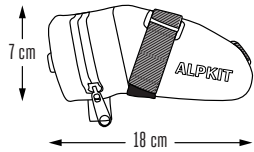

RANDO BIKE PACKING SERIES

BATO
Capacity - 0.5 l
Width - 7 cm
Weight - 60 g

FIANA
Capacity - 12 l
Width - 20 cm
Weight - 460 g

ANALOKO SMALL
Capacity - 2.5 l
Width - 5.5 cm
Weight - 180 g

ANALOKO MEDIUM
Capacity - 4 l
Width - 5.5 cm
Weight - 220 g

ANALOKO LARGE
Capacity - 6 l
Width - 5.5 cm
Weight - 250 g

LODO
Capacity - 1.4 l
Weight - 100 g

TOUKO
Capacity - 0.65 l
Width - 5 cm
Weight - 85 g

GNARO
Capacity - 3 l
Weight - 220 g

TIVARO 13 L
Capacity - 13 l
Weight - 345 g

TIVARO 20 L
Capacity - 20 l
Weight - 390 g