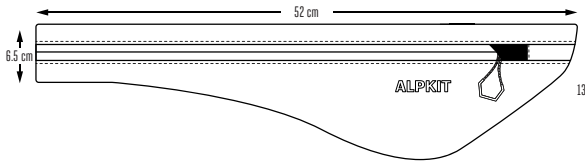

**FUEL POD 25**  
Capacity - 2 L  
Width - 6 cm  
Weight - 110 g (LS07 TBC)

**GLIDER 46**  
Capacity - 1.7 L  
Width - 4 cm  
Weight - 125 g (110 g LS07)

**GLIDER 48**  
Capacity - 2.1 L  
Width - 4 cm  
Weight - 135 g (120 g LS07)

**GLIDER 50**  
Capacity - 2.6 L  
Width - 4 cm  
Weight - 145 g (125 g LS07)

**POSSUM 42**  
Capacity - 2.6 L  
Width - 6 cm  
Weight - 170 g (125 g LS07)

**POSSUM 47**  
Capacity - 3.5 L  
Width - 6 cm  
Weight - 190 g (130 g LS07)

**POSSUM 52**  
Capacity - 4.4 L  
Width - 6 cm  
Weight - 210 g (150 g LS07)

**KANGA**  
WEIGHT - 230 g

**FAT ROO**  
Capacity - 3 L  
Depth - 9 cm  
Weight - 120 g

**DROP BEAR**  
Capacity - 4 L  
Depth - 10 cm  
Weight - 125 g

**JOEY**  
Depth - 0.03 cm  
Weight - 62 g

**ROO POUCH**  
Depth - 6 cm  
Weight - 55 g

**STEMCELL 2**  
Diameter - (Top) 11 cm (bag tapers in at the bottom)  
Weight - 62 g (40 g LS07)