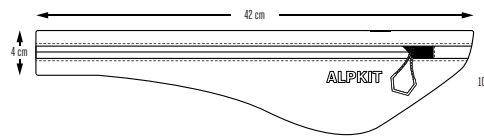

**FUEL POD 25**  
Capacity - 2 L  
Width - 6 cm  
Weight - 110 g (LS07 TBC)

**GLIDER 46**  
Capacity - 1.7 L  
Width - 4 cm  
Weight - 125 g (110 g LS07)

**GLIDER 48**  
Capacity - 2.1 L  
Width - 4 cm  
Weight - 135 g (120 g LS07)

**GLIDER 50**  
Capacity - 2.6 L  
Width - 4 cm  
Weight - 145 g (125 g LS07)

**POSSUM 42**  
Capacity - 2.6 L  
Width - 6 cm  
Weight - 170 g (125 g LS07)

**POSSUM 47**  
Capacity - 3.5 L  
Width - 6 cm  
Weight - 190 g (130 g LS07)

**POSSUM 52**  
Capacity - 4.4 L  
Width - 6 cm  
Weight - 210 g (150 g LS07)

**KANGA**  
WEIGHT - 230 g

**FAT ROO**  
Capacity - 3 L  
Depth - 9 cm  
Weight - 120 g

**DROP BEAR**  
Capacity - 4 L  
Depth - 10 cm  
Weight - 125 g

**JOEY**  
Depth - 0.03 cm  
Weight - 62 g

**ROO POUCH**  
Depth - 6 cm  
Weight - 55 g

**STEMCELL 2**  
Diameter - (Top) 11 cm (bag tapers in at the bottom)  
Weight - 62 g (40 g LS07)