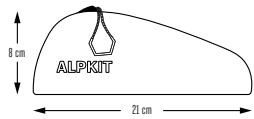

# UK MADE BIKE PACKING RANGE

**ENDURO SEATPACK**  
Capacity - 3 L  
Width - 16 cm  
Weight - 125 g (190 g LS07)

**KOALA 7**  
Capacity - 7 L  
Width - 17 cm  
Weight - 190 g (150 g LS07)

**KOALA 13**  
Capacity - 13 L  
Width - 21 cm  
Weight - 255 g (215 g LS07)

**BIG PAPA**  
Capacity - 17 L  
Width - 18 cm  
Weight - 368 g

**ENDURO POD**  
Capacity - 0.75 L  
Width - 5 cm  
Weight - 50 g (35 g LS07)

**FUEL POD 22**  
Capacity - 1 L  
Width - 6 cm  
Weight - 65 g (46 g LS07)

**POSSUM 52**  
Capacity - 4.4 L  
Width - 6 cm  
Weight - 210 g (150 g LS07)

**KANGA**  
WEIGHT - 230 g

**FAT ROO**  
Capacity - 3 L  
Depth - 9 cm  
Weight - 120 g

**DROP BEAR**  
Capacity - 4 L  
Depth - 10 cm  
Weight - 125 g

**JOEY**  
Depth - 0.03 cm  
Weight - 62 g

**ROO POUCH**  
Depth - 6 cm  
Weight - 55 g

**STEMCELL 2**  
Diameter - (Top) 11 cm (bag tapers in at the bottom)  
Weight - 62 g (40 g LS07)