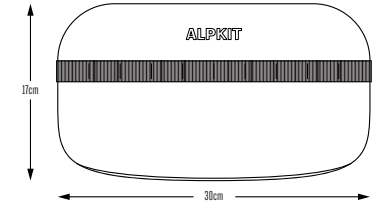

**FUEL POD 25**  
Capacity - 2 L  
Width - 6 cm  
Weight - 110 g (LS07 TBC)

**GLIDER 46**  
Capacity - 1.7 L  
Width - 4 cm  
Weight - 125 g (110 g LS07)

**GLIDER 48**  
Capacity - 2.1 L  
Width - 4 cm  
Weight - 135 g (120 g LS07)

**GLIDER 50**  
Capacity - 2.6 L  
Width - 4 cm  
Weight - 145 g (125 g LS07)

**POSSUM 42**  
Capacity - 2.6 L  
Width - 6 cm  
Weight - 170 g (125 g LS07)

**POSSUM 47**  
Capacity - 3.5 L  
Width - 6 cm  
Weight - 190 g (130 g LS07)

**POSSUM 52**  
Capacity - 4.4 L  
Width - 6 cm  
Weight - 210 g (150 g LS07)

**KANGA**  
WEIGHT - 230 g

**FAT ROO**  
Capacity - 3 L  
Depth - 9 cm  
Weight - 120 g

**DROP BEAR**  
Capacity - 4 L  
Depth - 10 cm  
Weight - 125 g

**JOEY**  
Depth - 0.03 cm  
Weight - 62 g

**ROO POUCH**  
Depth - 6 cm  
Weight - 55 g

**STEMCELL 2**  
Diameter - (Top) 11 cm (bag tapers in at the bottom)  
Weight - 62 g (40 g LS07)