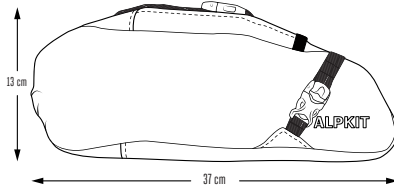

# UK MADE BIKE PACKING RANGE

**ENDURO SEATPACK**  
Capacity - 3 L  
Width - 16 cm  
Weight - 125 g (190 g LS07)

**KOALA 7**  
Capacity - 7 L  
Width - 17 cm  
Weight - 190 g (150 g LS07)

**KOALA 13**  
Capacity - 13 L  
Width - 21 cm  
Weight - 255 g (215 g LS07)

**BIG PAPA**  
Capacity - 17 L  
Width - 18 cm  
Weight - 368 g

**ENDURO POD**  
Capacity - 0.75 L  
Width - 5 cm  
Weight - 50 g (35 g LS07)

**FUEL POD 22**  
Capacity - 1 L  
Width - 6 cm  
Weight - 65 g (46 g LS07)

**POSSUM 52**  
Capacity - 4.4 L  
Width - 6 cm  
Weight - 210 g (150 g LS07)

**KANGA**  
WEIGHT - 230 g

**FAT ROO**  
Capacity - 3 L  
Depth - 9 cm  
Weight - 120 g

**DROP BEAR**  
Capacity - 4 L  
Depth - 10 cm  
Weight - 125 g

**JOEY**  
Depth - 0.03 cm  
Weight - 62 g

**ROO POUCH**  
Depth - 6 cm  
Weight - 55 g

**STEMCELL 2**  
Diameter - (Top) 11 cm (bag tapers in at the bottom)  
Weight - 62 g (40 g LS07)