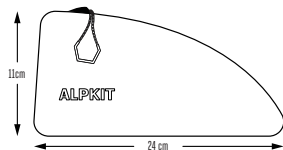

# UK MADE BIKE PACKING RANGE

**ENDURO SEATPACK**  
Capacity - 3 L  
Width - 16 cm  
Weight - 125 g (190 g LS07)

**KOALA 7**  
Capacity - 7 L  
Width - 17 cm  
Weight - 190 g (150 g LS07)

**KOALA 13**  
Capacity - 13 L  
Width - 21 cm  
Weight - 255 g (215 g LS07)

**BIG PAPA**  
Capacity - 17 L  
Width - 18 cm  
Weight - 368 g

**ENDURO POD**  
Capacity - 0.75 L  
Width - 5 cm  
Weight - 50 g (35 g LS07)

**FUEL POD 22**  
Capacity - 1 L  
Width - 6 cm  
Weight - 65 g (46 g LS07)

**POSSUM 52**  
Capacity - 4.4 L  
Width - 6 cm  
Weight - 210 g (150 g LS07)

**KANGA**  
WEIGHT - 230 g

**FAT ROO**  
Capacity - 3 L  
Depth - 9 cm  
Weight - 120 g

**DROP BEAR**  
Capacity - 4 L  
Depth - 10 cm  
Weight - 125 g

**JOEY**  
Depth - 0.03 cm  
Weight - 62 g

**ROO POUCH**  
Depth - 6 cm  
Weight - 55 g

**STEMCELL 2**  
Diameter - (Top) 11 cm (bag tapers in at the bottom)  
Weight - 62 g (40 g LS07)