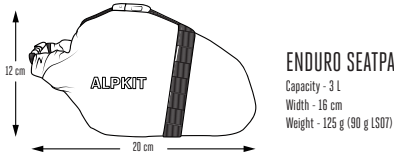

# UK MADE BIKE PACKING RANGE

**ENDURO SEATPACK**  
Capacity - 3 L  
Width - 16 cm  
Weight - 125 g (190 g LS07)

**KOALA 7**  
Capacity - 7 L  
Width - 17 cm  
Weight - 190 g (150 g LS07)

**KOALA 13**  
Capacity - 13 L  
Width - 21 cm  
Weight - 255 g (215 g LS07)

**BIG PAPA**  
Capacity - 17 L  
Width - 18 cm  
Weight - 368 g

**ENDURO POD**  
Capacity - 0.75 L  
Width - 5 cm  
Weight - 50 g (35 g LS07)

**FUEL POD 22**  
Capacity - 1 L  
Width - 6 cm  
Weight - 65 g (46 g LS07)

**POSSUM 52**  
Capacity - 4.4 L  
Width - 6 cm  
Weight - 210 g (150 g LS07)

**KANGA**  
WEIGHT - 230 g

**FAT ROO**  
Capacity - 3 L  
Depth - 9 cm  
Weight - 120 g

**DROP BEAR**  
Capacity - 4 L  
Depth - 10 cm  
Weight - 125 g

**JOEY**  
Depth - 0.03 cm  
Weight - 62 g

**ROO POUCH**  
Depth - 6 cm  
Weight - 55 g

**STEMCELL 2**  
Diameter - (Top) 11 cm (bag tapers in at the bottom)  
Weight - 62 g (40 g LS07)