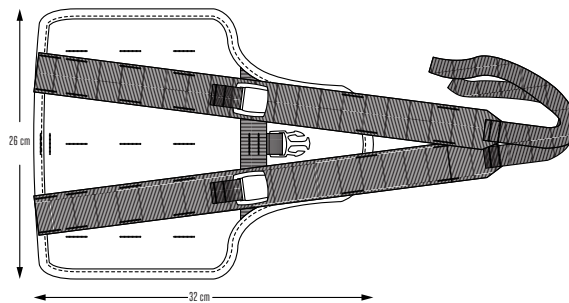

**FUEL POD 25**  
Capacity - 2 L  
Width - 6 cm  
Weight - 110 g (LS07 TBC)

**GLIDER 46**  
Capacity - 1.7 L  
Width - 4 cm  
Weight - 125 g (110 g LS07)

**GLIDER 48**  
Capacity - 2.1 L  
Width - 4 cm  
Weight - 135 g (120 g LS07)

**GLIDER 50**  
Capacity - 2.6 L  
Width - 4 cm  
Weight - 145 g (125 g LS07)

**POSSUM 42**  
Capacity - 2.6 L  
Width - 6 cm  
Weight - 170 g (125 g LS07)

**POSSUM 47**  
Capacity - 3.5 L  
Width - 6 cm  
Weight - 190 g (130 g LS07)

**POSSUM 52**  
Capacity - 4.4 L  
Width - 6 cm  
Weight - 210 g (150 g LS07)

**KANGA**  
WEIGHT - 230 g

**FAT ROO**  
Capacity - 3 L  
Depth - 9 cm  
Weight - 120 g

**DROP BEAR**  
Capacity - 4 L  
Depth - 10 cm  
Weight - 125 g

**JOEY**  
Depth - 0.03 cm  
Weight - 62 g

**ROO POUCH**  
Depth - 6 cm  
Weight - 55 g

**STEMCELL 2**  
Diameter - (Top) 11 cm (bag tapers in at the bottom)  
Weight - 62 g (40 g LS07)