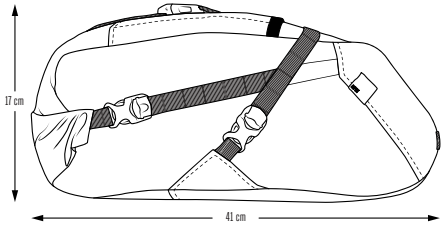

# UK MADE BIKE PACKING RANGE

**ENDURO SEATPACK**  
Capacity - 3 L  
Width - 16 cm  
Weight - 125 g (190 g LS07)

**KOALA 7**  
Capacity - 7 L  
Width - 17 cm  
Weight - 190 g (150 g LS07)

**KOALA 13**  
Capacity - 13 L  
Width - 21 cm  
Weight - 255 g (215 g LS07)

**BIG PAPA**  
Capacity - 17 L  
Width - 18 cm  
Weight - 368 g

**ENDURO POD**  
Capacity - 0.75 L  
Width - 5 cm  
Weight - 50 g (35 g LS07)

**FUEL POD 22**  
Capacity - 1 L  
Width - 6 cm  
Weight - 65 g (46 g LS07)

**POSSUM 52**  
Capacity - 4.4 L  
Width - 6 cm  
Weight - 210 g (150 g LS07)

**KANGA**  
WEIGHT - 230 g

**FAT ROO**  
Capacity - 3 L  
Depth - 9 cm  
Weight - 120 g

**DROP BEAR**  
Capacity - 4 L  
Depth - 10 cm  
Weight - 125 g

**JOEY**  
Depth - 0.03 cm  
Weight - 62 g

**ROO POUCH**  
Depth - 6 cm  
Weight - 55 g

**STEMCELL 2**  
Diameter - (Top) 11 cm (bag tapers in at the bottom)  
Weight - 62 g (40 g LS07)