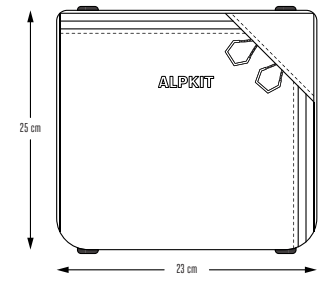

**FUEL POD 25**  
Capacity - 2 L  
Width - 6 cm  
Weight - 110 g (LS07 TBC)

**GLIDER 46**  
Capacity - 1.7 L  
Width - 4 cm  
Weight - 125 g (110 g LS07)

**GLIDER 48**  
Capacity - 2.1 L  
Width - 4 cm  
Weight - 135 g (120 g LS07)

**GLIDER 50**  
Capacity - 2.6 L  
Width - 4 cm  
Weight - 145 g (125 g LS07)

**POSSUM 42**  
Capacity - 2.6 L  
Width - 6 cm  
Weight - 170 g (125 g LS07)

**POSSUM 47**  
Capacity - 3.5 L  
Width - 6 cm  
Weight - 190 g (130 g LS07)

**POSSUM 52**  
Capacity - 4.4 L  
Width - 6 cm  
Weight - 210 g (150 g LS07)

**KANGA**  
WEIGHT - 230 g

**FAT ROO**  
Capacity - 3 L  
Depth - 9 cm  
Weight - 120 g

**DROP BEAR**  
Capacity - 4 L  
Depth - 10 cm  
Weight - 125 g

**JOEY**  
Depth - 0.03 cm  
Weight - 62 g

**ROO POUCH**  
Depth - 6 cm  
Weight - 55 g

**STEMCELL 2**  
Diameter - (Top) 11 cm (bag tapers in at the bottom)  
Weight - 62 g (40 g LS07)