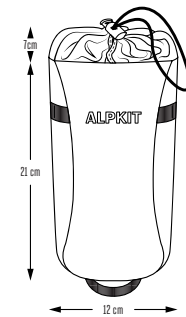

**FUEL POD 25**  
Capacity - 2 L  
Width - 6 cm  
Weight - 110 g (LS07 TBC)

**GLIDER 46**  
Capacity - 1.7 L  
Width - 4 cm  
Weight - 125 g (110 g LS07)

**GLIDER 48**  
Capacity - 2.1 L  
Width - 4 cm  
Weight - 135 g (120 g LS07)

**GLIDER 50**  
Capacity - 2.6 L  
Width - 4 cm  
Weight - 145 g (125 g LS07)

**POSSUM 42**  
Capacity - 2.6 L  
Width - 6 cm  
Weight - 170 g (125 g LS07)

**POSSUM 47**  
Capacity - 3.5 L  
Width - 6 cm  
Weight - 190 g (130 g LS07)

**POSSUM 52**  
Capacity - 4.4 L  
Width - 6 cm  
Weight - 210 g (150 g LS07)

**KANGA**  
WEIGHT - 230 g

**FAT ROO**  
Capacity - 3 L  
Depth - 9 cm  
Weight - 120 g

**DROP BEAR**  
Capacity - 4 L  
Depth - 10 cm  
Weight - 125 g

**JOEY**  
Depth - 0.03 cm  
Weight - 62 g

**ROO POUCH**  
Depth - 6 cm  
Weight - 55 g

**STEMCELL 2**  
Diameter - (Top) 11 cm (bag tapers in at the bottom)  
Weight - 62 g (40 g LS07)