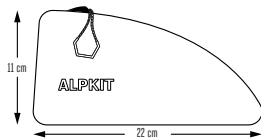

# UK MADE BIKE PACKING RANGE

**ENDURO SEATPACK**  
Capacity - 3 L  
Width - 16 cm  
Weight - 125 g (190 g LS07)

**KOALA 7**  
Capacity - 7 L  
Width - 17 cm  
Weight - 190 g (150 g LS07)

**KOALA 13**  
Capacity - 13 L  
Width - 21 cm  
Weight - 255 g (215 g LS07)

**BIG PAPA**  
Capacity - 17 L  
Width - 18 cm  
Weight - 368 g

**ENDURO POD**  
Capacity - 0.75 L  
Width - 5 cm  
Weight - 50 g (35 g LS07)

**FUEL POD 22**  
Capacity - 1 L  
Width - 6 cm  
Weight - 65 g (46 g LS07)

**POSSUM 52**  
Capacity - 4.4 L  
Width - 6 cm  
Weight - 210 g (150 g LS07)

**KANGA**  
WEIGHT - 230 g

**FAT ROO**  
Capacity - 3 L  
Depth - 9 cm  
Weight - 120 g

**DROP BEAR**  
Capacity - 4 L  
Depth - 10 cm  
Weight - 125 g

**JOEY**  
Depth - 0.03 cm  
Weight - 62 g

**ROO POUCH**  
Depth - 6 cm  
Weight - 55 g

**STEMCELL 2**  
Diameter - (Top) 11 cm (bag tapers in at the bottom)  
Weight - 62 g (40 g LS07)