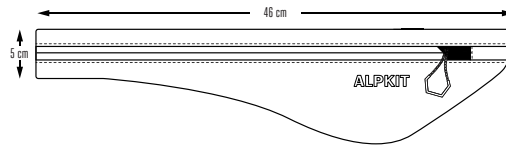

**FUEL POD 25**  
Capacity - 2 L  
Width - 6 cm  
Weight - 110 g (LS07 TBC)

**GLIDER 46**  
Capacity - 1.7 L  
Width - 4 cm  
Weight - 125 g (110 g LS07)

**GLIDER 48**  
Capacity - 2.1 L  
Width - 4 cm  
Weight - 135 g (120 g LS07)

**GLIDER 50**  
Capacity - 2.6 L  
Width - 4 cm  
Weight - 145 g (125 g LS07)

**POSSUM 42**  
Capacity - 2.6 L  
Width - 6 cm  
Weight - 170 g (125 g LS07)

**POSSUM 47**  
Capacity - 3.5 L  
Width - 6 cm  
Weight - 190 g (130 g LS07)

**POSSUM 52**  
Capacity - 4.4 L  
Width - 6 cm  
Weight - 210 g (150 g LS07)

**KANGA**  
WEIGHT - 230 g

**FAT ROO**  
Capacity - 3 L  
Depth - 9 cm  
Weight - 120 g

**DROP BEAR**  
Capacity - 4 L  
Depth - 10 cm  
Weight - 125 g

**JOEY**  
Depth - 0.03 cm  
Weight - 62 g

**ROO POUCH**  
Depth - 6 cm  
Weight - 55 g

**STEMCELL 2**  
Diameter - (Top) 11 cm (bag tapers in at the bottom)  
Weight - 62 g (40 g LS07)