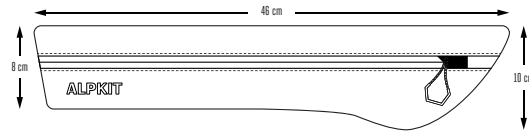

# UK MADE BIKE PACKING RANGE

**ENDURO SEATPACK**  
Capacity - 3 L  
Width - 16 cm  
Weight - 125 g (190 g LS07)

**KOALA 7**  
Capacity - 7 L  
Width - 17 cm  
Weight - 190 g (150 g LS07)

**KOALA 13**  
Capacity - 13 L  
Width - 21 cm  
Weight - 255 g (215 g LS07)

**BIG PAPA**  
Capacity - 17 L  
Width - 18 cm  
Weight - 368 g

**ENDURO POD**  
Capacity - 0.75 L  
Width - 5 cm  
Weight - 50 g (35 g LS07)

**FUEL POD 22**  
Capacity - 1 L  
Width - 6 cm  
Weight - 65 g (46 g LS07)

**FUEL POD 25**  
Capacity - 2 L  
Width - 6 cm  
Weight - 110 g (LS07 TBC)

**GLIDER 46**  
Capacity - 1.7 L  
Width - 4 cm  
Weight - 125 g (110 g LS07)

**GLIDER 48**  
Capacity - 2.1 L  
Width - 4 cm  
Weight - 135 g (120 g LS07)

**POSSUM 52**  
Capacity - 4.4 L  
Width - 6 cm  
Weight - 210 g (150 g LS07)

**KANGA**  
WEIGHT - 230 g

**FAT ROO**  
Capacity - 3 L  
Depth - 9 cm  
Weight - 120 g

**DROP BEAR**  
Capacity - 4 L  
Depth - 10 cm  
Weight - 125 g