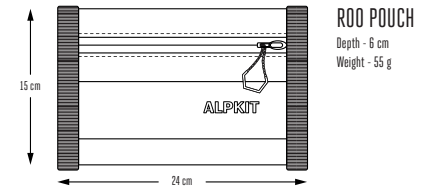

**GLIDER 50**  
Capacity - 2.6 L  
Width - 4 cm  
Weight - 145 g (125 g LS07)

**POSSUM 42**  
Capacity - 2.6 L  
Width - 6 cm  
Weight - 170 g (125 g LS07)

**POSSUM 47**  
Capacity - 3.5 L  
Width - 6 cm  
Weight - 190 g (130 g LS07)

**POSSUM 52**  
Capacity - 4.4 L  
Width - 6 cm  
Weight - 210 g (150 g LS07)

**KANGA**  
WEIGHT - 230 g

**FAT ROO**  
Capacity - 3 L  
Depth - 9 cm  
Weight - 120 g

**DROP BEAR**  
Capacity - 4 L  
Depth - 10 cm  
Weight - 125 g

**JOEY**  
Depth - 0.03 cm  
Weight - 62 g

**ROO POUCH**  
Depth - 6 cm  
Weight - 55 g

**STEMCELL 2**  
Diameter - (Top) 11 cm (bag tapers in at the bottom)  
Weight - 62 g (40 g LS07)