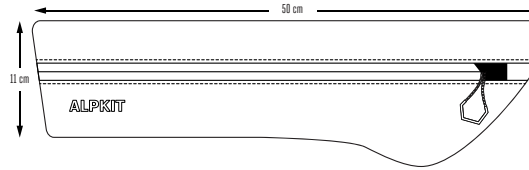

# UK MADE BIKE PACKING RANGE

**ENDURO SEATPACK**  
Capacity - 3 L  
Width - 16 cm  
Weight - 125 g (190 g LS07)

**KOALA 7**  
Capacity - 7 L  
Width - 17 cm  
Weight - 190 g (150 g LS07)

**KOALA 13**  
Capacity - 13 L  
Width - 21 cm  
Weight - 255 g (215 g LS07)

**BIG PAPA**  
Capacity - 17 L  
Width - 18 cm  
Weight - 368 g

**ENDURO POD**  
Capacity - 0.75 L  
Width - 5 cm  
Weight - 50 g (35 g LS07)

**FUEL POD 22**  
Capacity - 1 L  
Width - 6 cm  
Weight - 65 g (46 g LS07)

**FUEL POD 25**  
Capacity - 2 L  
Width - 6 cm  
Weight - 110 g (LS07 TBC)

**GLIDER 46**  
Capacity - 1.7 L  
Width - 4 cm  
Weight - 125 g (110 g LS07)

**GLIDER 48**  
Capacity - 2.1 L  
Width - 4 cm  
Weight - 135 g (120 g LS07)

**POSSUM 52**  
Capacity - 4.4 L  
Width - 6 cm  
Weight - 210 g (150 g LS07)

**KANGA**  
WEIGHT - 230 g

**FAT ROO**  
Capacity - 3 L  
Depth - 9 cm  
Weight - 120 g

**DROP BEAR**  
Capacity - 4 L  
Depth - 10 cm  
Weight - 125 g