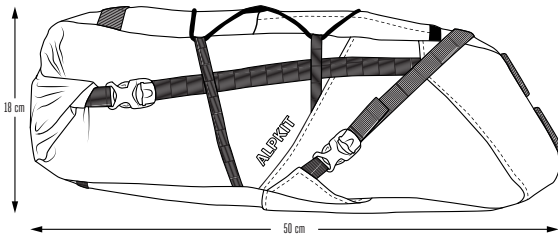

# UK MADE BIKE PACKING RANGE

**ENDURO SEATPACK**  
Capacity - 3 L  
Width - 16 cm  
Weight - 125 g (190 g LS07)

**KOALA 7**  
Capacity - 7 L  
Width - 17 cm  
Weight - 190 g (150 g LS07)

**KOALA 13**  
Capacity - 13 L  
Width - 21 cm  
Weight - 255 g (215 g LS07)

**BIG PAPA**  
Capacity - 17 L  
Width - 18 cm  
Weight - 368 g

**ENDURO POD**  
Capacity - 0.75 L  
Width - 5 cm  
Weight - 50 g (35 g LS07)

**FUEL POD 22**  
Capacity - 1 L  
Width - 6 cm  
Weight - 65 g (46 g LS07)

**POSSUM 52**  
Capacity - 4.4 L  
Width - 6 cm  
Weight - 210 g (150 g LS07)

**KANGA**  
WEIGHT - 230 g

**FAT ROO**  
Capacity - 3 L  
Depth - 9 cm  
Weight - 120 g

**DROP BEAR**  
Capacity - 4 L  
Depth - 10 cm  
Weight - 125 g

**JOEY**  
Depth - 0.03 cm  
Weight - 62 g

**ROO POUCH**  
Depth - 6 cm  
Weight - 55 g

**STEMCELL 2**  
Diameter - (Top) 11 cm (bag tapers in at the bottom)  
Weight - 62 g (40 g LS07)