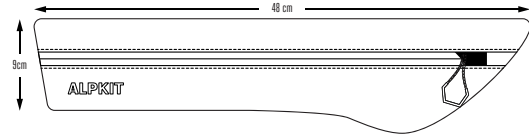

# UK MADE BIKE PACKING RANGE

**ENDURO SEATPACK**  
Capacity - 3 L  
Width - 16 cm  
Weight - 125 g (190 g LS07)

**KOALA 7**  
Capacity - 7 L  
Width - 17 cm  
Weight - 190 g (150 g LS07)

**KOALA 13**  
Capacity - 13 L  
Width - 21 cm  
Weight - 255 g (215 g LS07)

**BIG PAPA**  
Capacity - 17 L  
Width - 18 cm  
Weight - 368 g

**ENDURO POD**  
Capacity - 0.75 L  
Width - 5 cm  
Weight - 50 g (35 g LS07)

**FUEL POD 22**  
Capacity - 1 L  
Width - 6 cm  
Weight - 65 g (46 g LS07)

**FUEL POD 25**  
Capacity - 2 L  
Width - 6 cm  
Weight - 110 g (LS07 TBC)

**GLIDER 46**  
Capacity - 1.7 L  
Width - 4 cm  
Weight - 125 g (110 g LS07)

**GLIDER 48**  
Capacity - 2.1 L  
Width - 4 cm  
Weight - 135 g (120 g LS07)

**POSSUM 52**  
Capacity - 4.4 L  
Width - 6 cm  
Weight - 210 g (150 g LS07)

**KANGA**  
WEIGHT - 230 g

**FAT ROO**  
Capacity - 3 L  
Depth - 9 cm  
Weight - 120 g

**DROP BEAR**  
Capacity - 4 L  
Depth - 10 cm  
Weight - 125 g