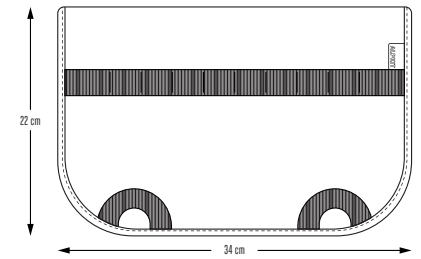

# UK MADE BIKE PACKING RANGE

**ENDURO SEATPACK**  
Capacity - 3 L  
Width - 16 cm  
Weight - 125 g (190 g LS07)

**KOALA 7**  
Capacity - 7 L  
Width - 17 cm  
Weight - 190 g (150 g LS07)

**KOALA 13**  
Capacity - 13 L  
Width - 21 cm  
Weight - 255 g (215 g LS07)

**GLIDER 50**  
Capacity - 2.6 L  
Width - 4 cm  
Weight - 145 g (125 g LS07)

**POSSUM 42**  
Capacity - 2.6 L  
Width - 6 cm  
Weight - 170 g (125 g LS07)

**POSSUM 47**  
Capacity - 3.5 L  
Width - 6 cm  
Weight - 190 g (130 g LS07)

**POSSUM 52**  
Capacity - 4.4 L  
Width - 6 cm  
Weight - 210 g (150 g LS07)

**KANGA**  
WEIGHT - 230 g

**FAT ROO**  
Capacity - 3 L  
Depth - 9 cm  
Weight - 120 g

**DROP BEAR**  
Capacity - 4 L  
Depth - 10 cm  
Weight - 125 g

**JOEY**  
Depth - 0.03 cm  
Weight - 62 g

**ROO POUCH**  
Depth - 6 cm  
Weight - 55 g

**STEMCELL 2**  
Diameter - (Top) 11 cm (bag tapers in at the bottom)  
Weight - 62 g (40 g LS07)